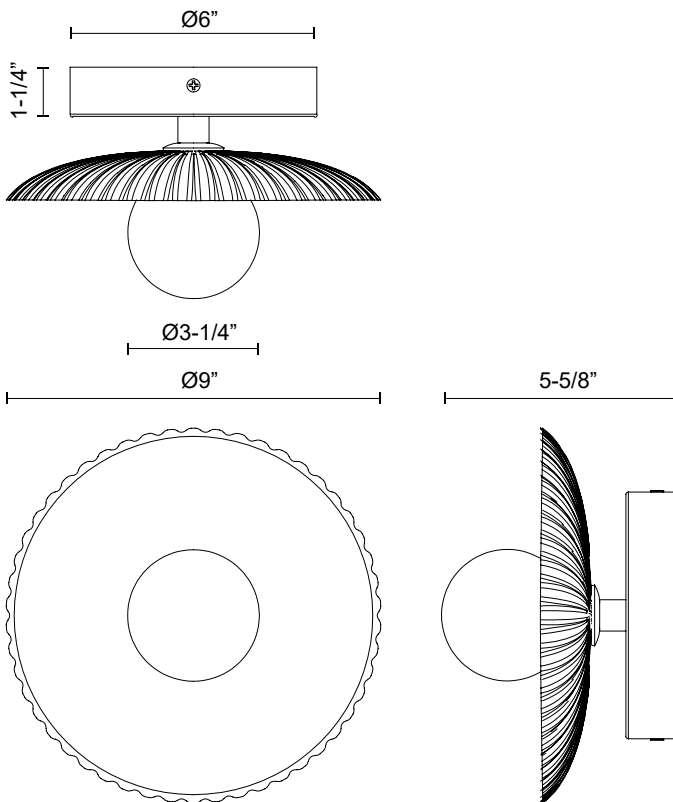

alora mood

P. 1.855.855.8926

CANADA: 19054 28TH Avenue Surrey - BC V3Z 6M3

USA: 3035 E. Lone Mountain Rd - Las Vegas, NV, 89081

HERA WV417510-UNV

FIXTURE DIMENSIONS	D9" x E5-5/8"
GLASS DETAILS	Clear Ribbed Glass + Matte Opal Glass Ball
HEIGHT FROM CENTER	4-1/2"
EXTENSION	5-5/8"
LIGHT SOURCE	LED with DC Driver
WATTAGE	9W
TOTAL LUMENS	765lm
DELIVERED LUMENS	BGCR-710lm; MBCR-665lm;
VOLTAGE	120-277V
COLOR TEMPERATURE	3000K
CRI (RA)	90CRI
DIMMABLE	Yes, TRIAC or ELV Dimmer (Not Included)
MATERIAL	Steel + Glass
INSTALL OPTIONS	Ceiling/Wall
LOCATION	Damp
CANOPY DIMENSIONS	D6" x E1-1/4"
CEC TITLE 24 JA8	Yes, JA8-2022
PAINT FINISH	BG01; MB01;

[D - Diameter, L - Length, W - Width, H - Height, E - Extension]

AVAILABLE FINISHES:

WV417510BGCR-UNV
Brushed
Gold/Clear Ribbed
Glass

WV417510MBCR-UNV
Matte Black/Clear
Ribbed Glass

*For complete warranty terms, please visit: www.aloralighting.com/warranty