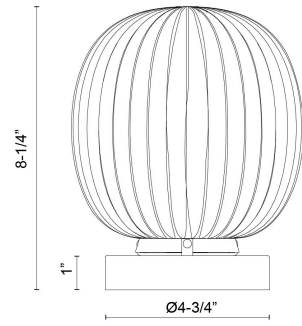

Cherise 7-in Table Lamp

| Model | Bulbs (not included) | Wattage (or equivalent) |
|---|----------------------|-------------------------|
| TL579107 TL579107BGGR TL579107MBGR | 1 x E26 | 60W |

Step into nostalgia with the Cherise collection, inspired by the enchanting candy shops of the 1920s. Each bonbon-shaped ribbed opal glass shade casts a soft, inviting glow while infusing your space with delightful Art Deco charm. Elevate your decor with a sweet touch of vintage style!

SPECIFICATION DETAILS

| | |
|------------------------|---|
| Fixture Dimensions | D6-3/4" x H8-1/4" |
| Lamp Base Dimensions | D4-3/4" x H1" |
| Location | Dry |
| Glass Details | Glossy Ribbed Opal Glass |
| Illumination Direction | Omni-directional |
| Light Source/Life | Socket |
| Material | Steel, Glass |
| Shade Details | Glossy Ribbed Opal Glass Shade |
| Wire Length | 72" |
| Wire Style | Gold Wire with Black Switch (BGGR) Black Wire (MBGR) |
| Compliance | ETL Certified: Yes |