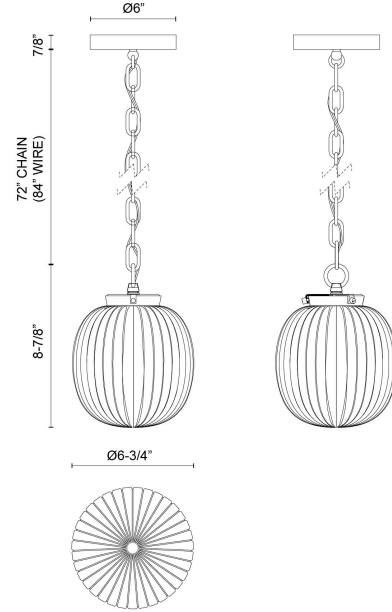

Cherise 7-in Pendant

Model	Bulbs (not included)	Wattage (or equivalent)
PD579107 PD579107BGGR PD579107MBGR	1 x E26	60W

Step into nostalgia with the Cherise collection, inspired by the enchanting candy shops of the 1920s. Each bonbon-shaped ribbed opal glass shade casts a soft, inviting glow while infusing your space with delightful Art Deco charm. Elevate your decor with a sweet touch of vintage style!

SPECIFICATION DETAILS

Fixture Dimensions	D6-3/4" x H8-7/8"
Canopy Dimensions	D6" x H7/8"
Minimum Hang Height	12"
Location	Dry
Glass Details	Glossy Ribbed Opal Glass
Illumination Direction	Omni-directional
Light Source/Life	Socket
Material	Steel, Glass
Slopped Ceiling Adaptable	Yes
Shade Details	Glossy Ribbed Opal Glass Shade
Wire Length	84"
Wire Style	Gold Wire (BGGR) Black Wire (MBGR)
Compliance	UL Certified: Yes