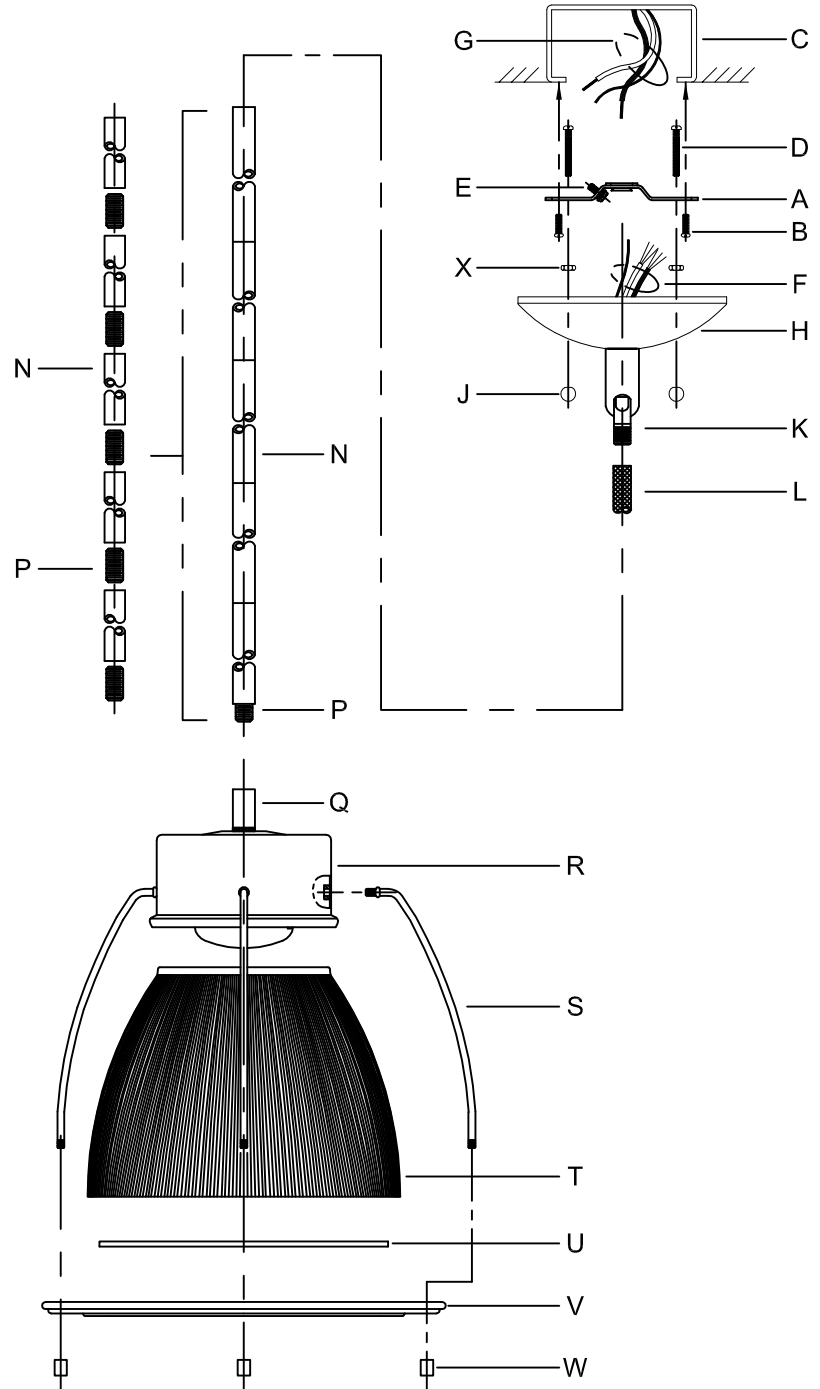

Assembly & Installation Instructions

CAUTION: Read instructions carefully and turn electricity off at main circuit breaker panel before beginning installation.

P5075-XX30K9, P5143-XX30K9

WARNING - If any Special Control Devices are used with this Fixture, Follow the Instructions Carefully to assure full compliance with N.E.C. requirements. If there are any questions, contact a Qualified Electrical Contractor.

ASSEMBLY STEPS:

PASOS PARA ENSAMBLAR:

MODE D'ASSEMBLAGE:

1. D,E → A
2. X → D
3. B,A → C
4. F → N,P
5. P → Q
6. F → L,K,H
7. N → K
8. F → G
9. H,J → D
10. S → R
11. U,T → V
12. V,W → S

**B, C & G
 (NOT FURNISHED)
 (NO INCLUIDA)
 (NON FOURNIE)**

Attach (N), (P) to achieve overall desired length.
 Una (N), (P) para lograr la longitud deseada.
 Joignez (N), (P) pour obtenir la longueur voulue.

P5075

P5143

Instrucciones de ensamblaje e instalación

Precaución: Lea cuidadosamente las instrucciones y desconecte la electricidad del cortacircuitos principal antes de iniciar la instalación.