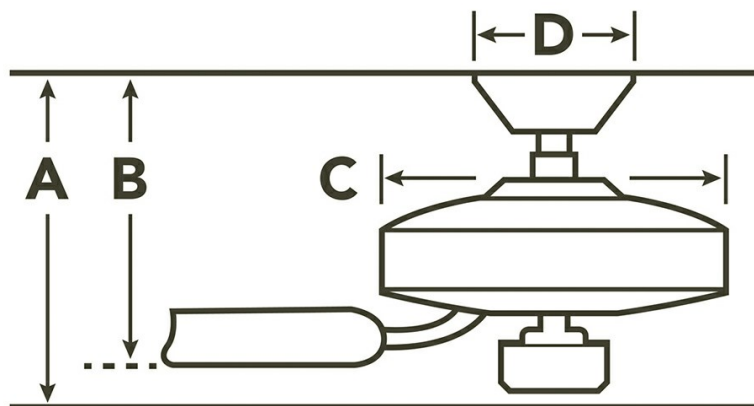

**Specifications**

Number of Blades	5
Blades Included	Yes
Blade Pitch	12 Degrees
Blade Sweep	42"
Blades Reversible	No
Blade Material	WOOD
Optional Blades Available	No
Downrod 1	1.00 OD X 4.50

**Dimensions**