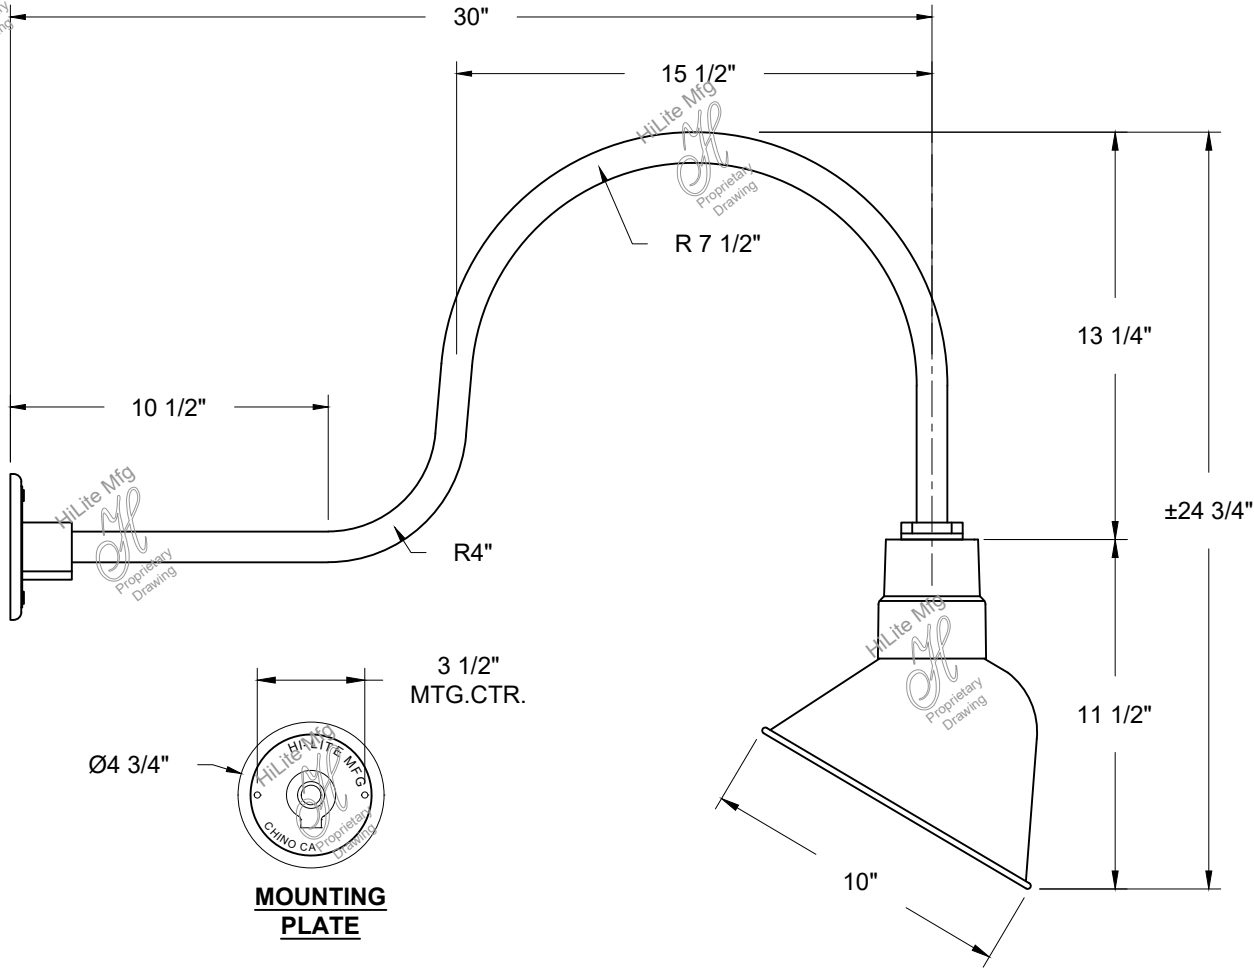

HiLite Mfg
 Proprietary
 Drawing

HiLite Mfg
 Proprietary
 Drawing

HiLite Mfg
 Proprietary
 Drawing

HiLite Mfg
 Proprietary
 Drawing

WET LOCATION

Item Number	Wattage	Voltage
H-QSN18110-SA/QSNHL-C	200W	120V

Finish
 91-Black, 93-White, 96-Galvanized,
 145-Oil Rubbed Bronze