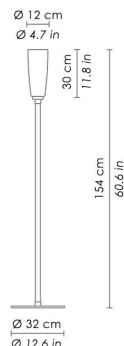

PERLE

FLOOR

Design Federico de Majo 2015

Handcrafted mouth-blown glass in various colors, a combination of transparency and glass paste. Chromed - painted metal parts and glass stem.

CODE	COLOR	
ZA-LPR0301	Clear	
ZA-LPR0306	Orange	
ZA-LPR0307	Blue	
ZA-LPR0309	Grey	
ZA-LPR0311	Red	
ZA-LPR0313	Apple green	

DIMENSIONS AND HOLES

Dimensions \varnothing 12 - h 154 cm / \varnothing 4,7 - h 60,6 in

ILLUMINOTECHNICAL SPECIFICATIONS

Source E26
Total Watt 100 W

ELECTRICAL SPECIFICATIONS

Driver N/A
Voltage 120V
Frequency 50 - 60 Hz